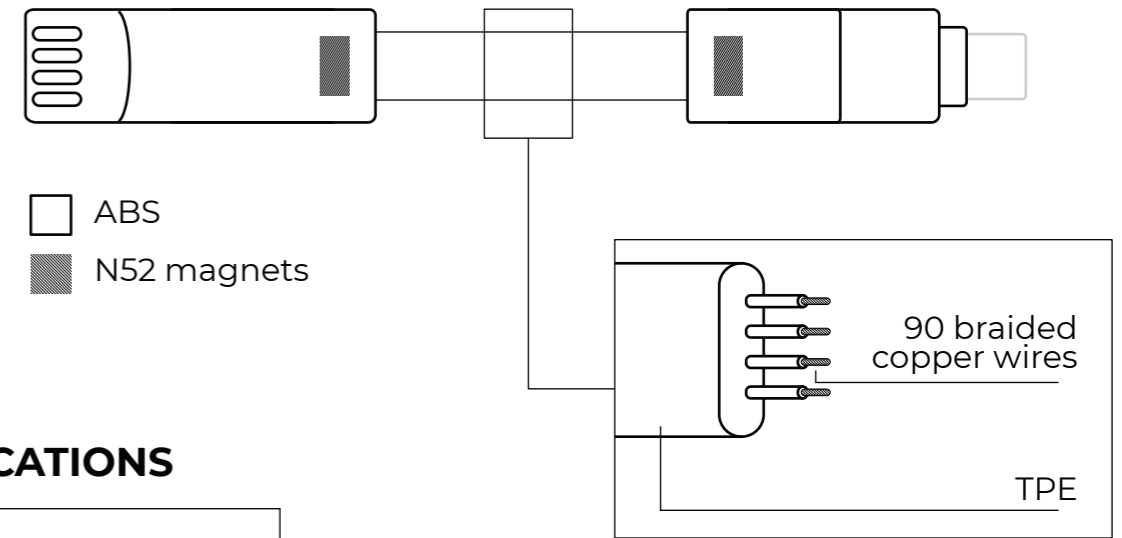

DIMENSIONS [mm]

MATERIALS

CERTIFICATIONS

SPECIFICATIONS

Data transfer speed	480mbps / 60MBps
Charging speed	up to 15W (5V/3A)
Weight	6g

CONNECTIONS

INPUT

USB-A
USB-A
USB-A

OUTPUT

MicroUSB
Lightning
Type-C

INPUT	OUTPUT
USB-A	MicroUSB
USB-A	Lightning
USB-A	Type-C