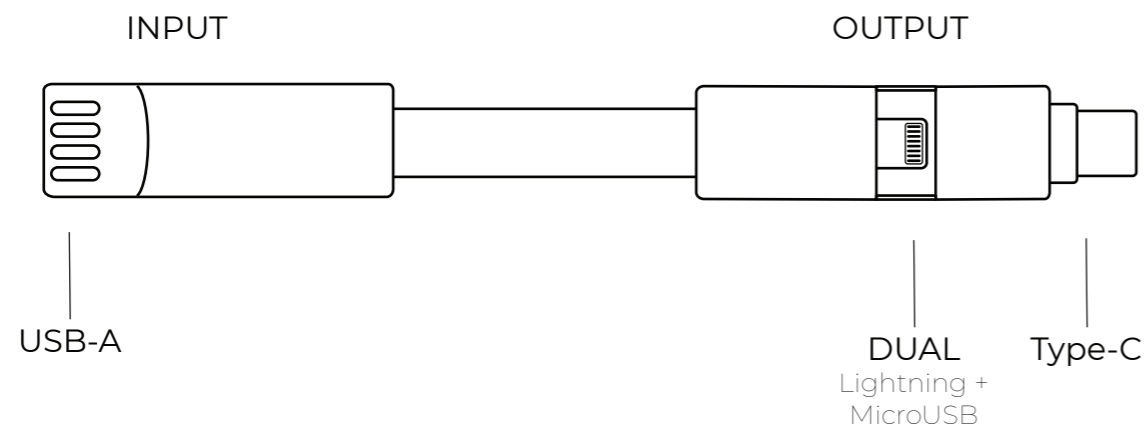

DIMENSIONS [mm]

MATERIALS

CERTIFICATIONS

SPECIFICATIONS

Data transfer speed	480mbps / 60MBps
Charging speed	up to 15W (5V/3A)
Weight	6g

CONNECTIONS

INPUT

USB-A
USB-A
USB-A

OUTPUT

MicroUSB
Lightning
Type-C

INPUT	OUTPUT
USB-A	MicroUSB
USB-A	Lightning
USB-A	Type-C