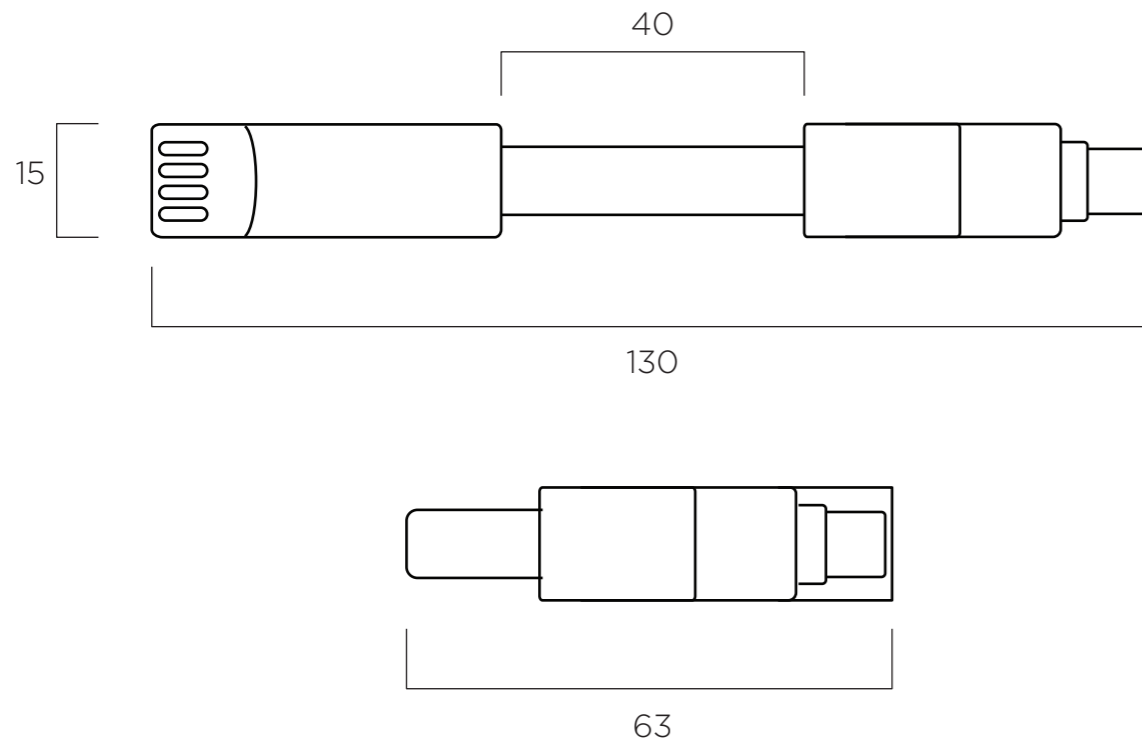

DIMENSIONS [mm]

MATERIALS

CERTIFICATIONS

SPECIFICATIONS

Data transfer speed	480mbps / 60MBps
Charging speed	up to 15W (5V/3A)
Weight	6g

CONNECTIONS

INPUT

USB-A
USB-A
USB-A

OUTPUT

MicroUSB
Lightning
Type-C

INPUT	OUTPUT
USB-A	MicroUSB
USB-A	Lightning
USB-A	Type-C